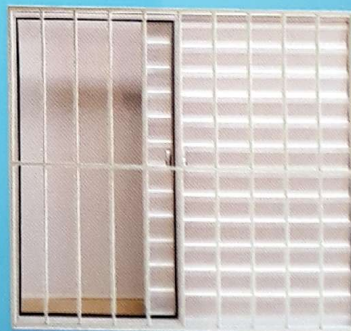

JANELAS

Janela VZ - VD | s/b - 2 folhas

80x80
80x100
100x80
100x100
100x120
120x120

Janela VZ - VD | s/b c/ grade - 2 folhas

80x80
80x100
100x80
100x100
100x120
120x120

JANELAS

Janela VZ - VD | c/b - 2 folhas

80x80
80x100
100x80
100x100
100x120
100x140
100x150
120x120

Janela VZ - VD | c/b c/ grade - 2 folhas

80x80
80x100
100x80
100x100
100x120
100x140
100x150
120x120

JANELAS

3 Folhas s/b

80x80
80x100
100x80
100x100
100x120
100x140
100x150
120x120

3 Folhas s/b | c/ grade

80x80
80x100
100x80
100x100
100x120
100x140
100x150
120x120

JANELAS

6 Folhas s/b

80x80
100x100
100x120
100x140
100x150
120x120

6 Folhas s/b | c/ grade

80x80
100x100
100x120
100x140
100x150

Obs.: Todos os modelos de janelas com vidro canalado, liso ou mini boreal

PORTAS

Veneziana

VZ - VD

VZ - VD 2 Folhas

TAM.:
210x60
210x70
210x80

TAM.:
210x100
210x120
210x140
210x160

Basculante